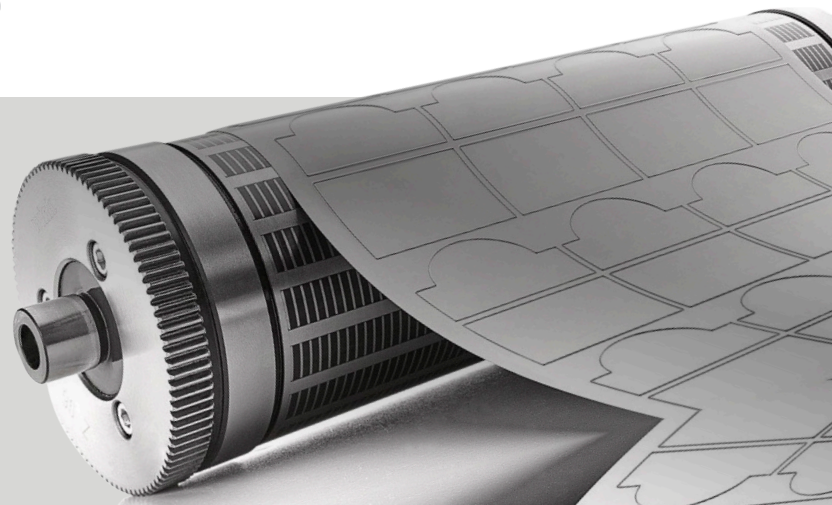

Scalloped Invitation 12x18 (4 up)

Ticket Style Invitation 12x18 (4 up)

Ornate Border Invitation 13x19 (6 up)

PREMIUM DIE FEATURES

- **PTFE**
Surface Treatment
- **Hard Coat**
Increases longevity of die life with abrasive materials
- **Flash Chrome**
Cryogenic Hardening
- **Ejection Fingers:**
Keeps material from sticking to the die cavity and eliminates the need for ejection foam